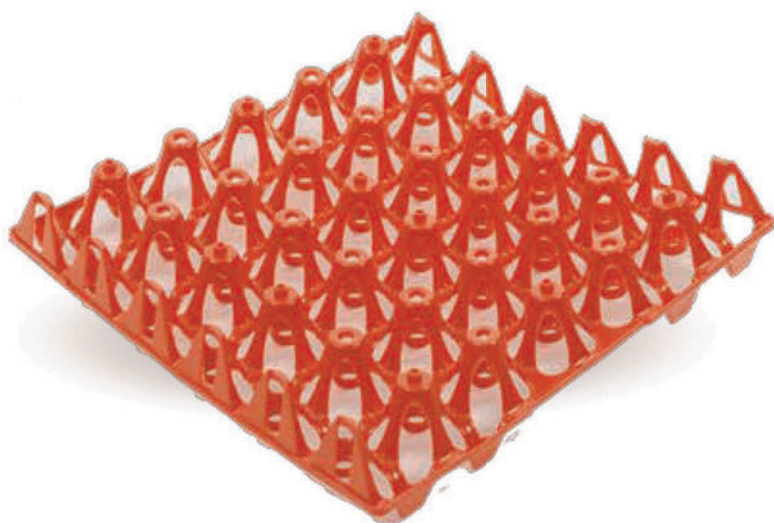

**GIORDANO**  
**POULTRY PLAST®**

### ASIAN LIGHT EGG TRAY

Cod. 0410008.00

Outside dimensions: 30X30X5,5 cm

Capacity: 30 eggs (65/75 g)

Weight: 0,120 kg

Shipping capacity: 55.000 pieces per 20 ft cnt

In collaboration with:

**GI-OVO B.V.**